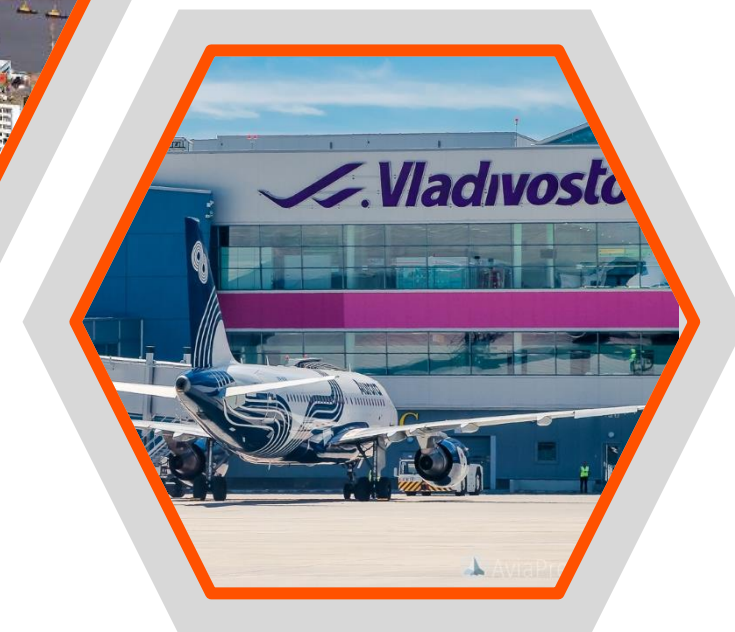

Обособленное представительство в г. Владивосток

- Оказывает полный спектр транспортно-логистических услуг
- Производит таможенное оформление негабаритных и тяжеловесных грузов
- В штате работают квалифицированные сотрудники, которые имеют стаж работы с таможенными органами более 15 лет и обеспечивают бесперебойное оформление деклараций на основных таможенных постах .

Владивосток – международный транспортно-логистический центр, находящийся на пересечении стратегических грузовых потоков из Юго-Восточной Азии в Европу, а также в страны СНГ. Через Владивосток проходит транссибирская магистраль, основные транспортные дороги, морские пути («Морской порт Владивосток», «Морской торговый порт», порт Восточный), а также международный аэропорт «Владивосток».